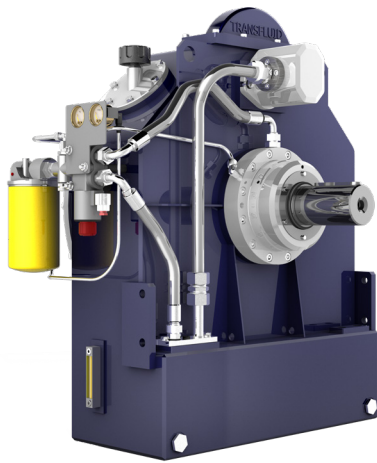

Transfluid

Transfluid is internationally known for the quality of its transmissions, hybrid modules, and Bellmarine electric propulsion systems, couplings for the marine and shipbuilding industry. The range of products designed for this sector includes a wide variety of solutions for high-level marine activities: dredges, internal combustion engines, marine propulsion, pumps and winches. Our Transfluid experts are well-equipped to advise you and to recommend the most appropriate products for whatever your specific application may require.