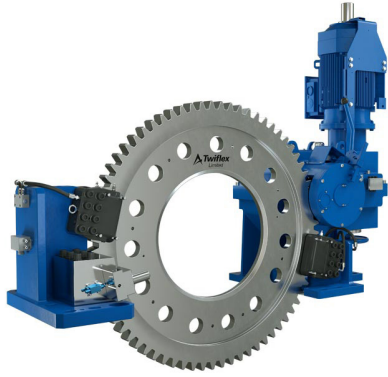

Altra Industrial Motion

Altra Industrial Motion utilizes advanced technologies and materials together with extensive application expertise and engineering capability to provide reliable clutches and brakes, couplings, pump mounts, gear drives, belted drives and more. Altra products provide dependable performance in challenging marine environments.

Altra products are installed in a variety of marine applications including main propulsion and thruster drives, anchor handling & mooring winches, cranes, and compressors.