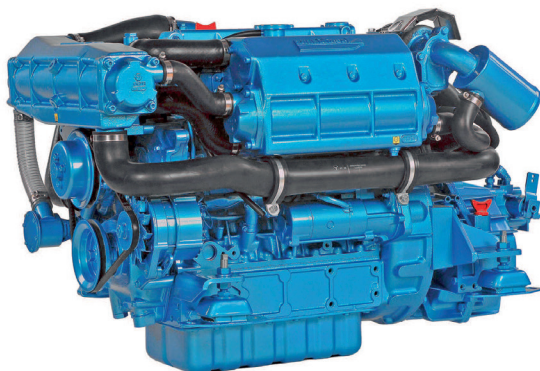

## MARINE PRODUCTS

Kraft Power offers products and services for diesel and hybrid marine propulsion, marine generators, jet drives, and controls. Whether you are on the water for work or play, we have what you need to keep your marine vessels moving and operating smoothly.

### Kohler Marine Generators

Kohler Marine generators bring industry-leading technology and unparalleled reliability to marine gensets. From 5kw to 500kw, radiator and keel cooling, sound attenuating enclosures and compact frames these generators are built to keep you powered. Kohler Marine Generators are the only generators on the market with built in paralleling capabilities and load management automation. All major class certifications are available (DNV, Lloyds, ABS, BV).

### HamiltonJet

HamiltonJet is the world leader in waterjet propulsion and integrated vessel control. Kraft Power carries an extensive inventory of waterjets and spares as well as technical resources to support your marine operation. If hybridization is of interest, Kraft Power can provide you with the ideal HamiltonJet electric and hybrid drive system.