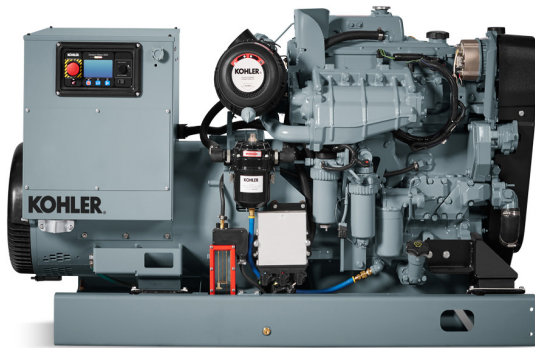

### Kohler Marine Generators

Kohler Marine generators bring industry-leading technology and unparalleled reliability to marine gensets. From 5kw to 500kw, radiator and keel cooling, sound attenuating enclosures and compact frames these generators are built to keep you powered. Kohler Marine Generators are the only generators on the market with built in paralleling capabilities and load management automation. All major class certifications are available (DNV, Lloyds, ABS, BV).